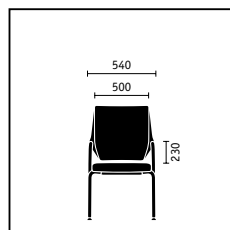

Swivel chair	4-leg model	Cantilever
Seat mechanisms			
“Similar” mechanism	■		
“Similar” mechanism with seat tilt adjustment	□		
Backrest technology			
Backrest pressure with quick adjustment	■		
Without lumbar support	□		
Height-adjustable lumbar support (80 mm)	■		
Height- and depth-adjustable lumbar support	□		
Seat height adjustments			
Gas lift mechanism with mechanical depth springing	■		
Gas lift mechanism	□		
Frame versions			
Plastic base in black	■		
Aluminium base, powder coated in black	□		
Aluminium base, powder coated in white aluminium	□		
Polished aluminium base	□		
Steel frame, powder-coated in black		■	■
Steel frame, powder-coated in white aluminium		□	□
Steel frame, chromed		□	□
Upholstery			
Backrest with membrane covering (mesh version)	■	■	■
Backrest with slender upholstery (slim upholstery version)	□	□	□
Backrest with comfort upholstery (full upholstery version)	□	□	□
Armrests			
Without armrests	□		
Height-adjustable armrests	■		
3D adjustable armrests with Softtouch finish	□		
Integrated armrests with plastic finish		■	■
Features			
Partially assembled	□		
Height-adjustable headrests in leather	□		
Clothes hanger	□		
Sliding seat (with 60 mm depth adjustment)	□		
Contrasting shade for armrest upholstery	□	□	□
Hard castors for soft floors	■	□	
Soft castors for hard floors	□	□	
Stainless steel glides		■	
Plastic glides		□	□
Felt glides		□	□
Stackable		■	□