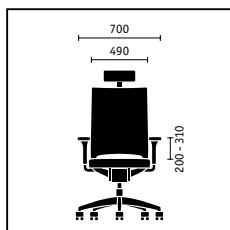

Swivel chair	4-leg model	Cantilever
Seat mechanisms			
“Similar” mechanism	■		
“Similar” mechanism with seat tilt adjustment	□		
Backrest technology			
Backrest pressure with quick adjustment	■		
Without lumbar support	□		
Height-adjustable lumbar support (80 mm)	■		
Height- and depth-adjustable lumbar support	□		
Seat height adjustments			
Gas lift mechanism with mechanical depth springing	■		
Gas lift mechanism	□		
Frame versions			
Plastic base in black	■		
Aluminium base, powder coated in black	□		
Aluminium base, powder coated in white aluminium	□		
Polished aluminium base	□		
Steel frame, powder-coated in black		■	■
Steel frame, powder-coated in white aluminium		□	□
Steel frame, chromed		□	□
Upholstery			
Backrest with membrane covering (mesh version)	■	■	■
Backrest with slender upholstery (slim upholstery version)	□	□	□
Backrest with comfort upholstery (full upholstery version)	□	□	□
Armrests			
Without armrests	□		
Height-adjustable armrests	■		
3D adjustable armrests with Softtouch finish	□		
Integrated armrests with plastic finish		■	■
Features			
Partially assembled	□		
Height-adjustable headrests in leather	□		
Clothes hanger	□		
Sliding seat (with 60 mm depth adjustment)	□		
Contrasting shade for armrest upholstery	□	□	□
Hard castors for soft floors	■	□	
Soft castors for hard floors	□	□	
Stainless steel glides		■	
Plastic glides		□	□
Felt glides		□	□
Stackable		■	□