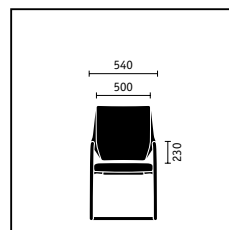

Swivel chair	4-leg model	Cantilever
Seat mechanisms			
“Similar” mechanism	■		
“Similar” mechanism with seat tilt adjustment	□		
Backrest technology			
Backrest pressure with quick adjustment	■		
Without lumbar support	□		
Height-adjustable lumbar support (80 mm)	■		
Height- and depth-adjustable lumbar support	□		
Seat height adjustments			
Gas lift mechanism with mechanical depth springing	■		
Gas lift mechanism	□		
Frame versions			
Plastic base in black	■		
Aluminium base, powder coated in black	□		
Aluminium base, powder coated in white aluminium	□		
Polished aluminium base	□		
Steel frame, powder-coated in black		■	■
Steel frame, powder-coated in white aluminium		□	□
Steel frame, chromed		□	□
Upholstery			
Backrest with membrane covering (mesh version)	■	■	■
Backrest with slender upholstery (slim upholstery version)	□	□	□
Backrest with comfort upholstery (full upholstery version)	□	□	□
Armrests			
Without armrests	□		
Height-adjustable armrests	■		
3D adjustable armrests with Softtouch finish	□		
Integrated armrests with plastic finish		■	■
Features			
Partially assembled	□		
Height-adjustable headrests in leather	□		
Clothes hanger	□		
Sliding seat (with 60 mm depth adjustment)	□		
Contrasting shade for armrest upholstery	□	□	□
Hard castors for soft floors	■	□	
Soft castors for hard floors	□	□	
Stainless steel glides		■	
Plastic glides		□	□
Felt glides		□	□
Stackable		■	□