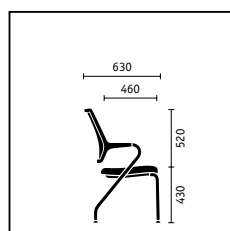

Swivel chair	4-leg model	Cantilever
Seat mechanisms			
“Similar” mechanism	■		
“Similar” mechanism with seat tilt adjustment	□		
Backrest technology			
Backrest pressure with quick adjustment	■		
Without lumbar support	□		
Height-adjustable lumbar support (80 mm)	■		
Height- and depth-adjustable lumbar support	□		
Seat height adjustments			
Gas lift mechanism with mechanical depth springing	■		
Gas lift mechanism	□		
Frame versions			
Plastic base in black	■		
Aluminium base, powder coated in black	□		
Aluminium base, powder coated in white aluminium	□		
Polished aluminium base	□		
Steel frame, powder-coated in black		■	■
Steel frame, powder-coated in white aluminium		□	□
Steel frame, chromed		□	□
Upholstery			
Backrest with membrane covering (mesh version)	■	■	■
Backrest with slender upholstery (slim upholstery version)	□	□	□
Backrest with comfort upholstery (full upholstery version)	□	□	□
Armrests			
Without armrests	□		
Height-adjustable armrests	■		
3D adjustable armrests with Softtouch finish	□		
Integrated armrests with plastic finish		■	■
Features			
Partially assembled	□		
Height-adjustable headrests in leather	□		
Clothes hanger	□		
Sliding seat (with 60 mm depth adjustment)	□		
Contrasting shade for armrest upholstery	□	□	□
Hard castors for soft floors	■	□	
Soft castors for hard floors	□	□	
Stainless steel glides		■	
Plastic glides		□	□
Felt glides		□	□
Stackable		■	□