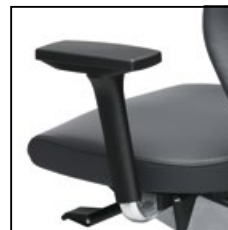

Height- and depth-adjustable lumbar support with mesh and slim upholstered versions.