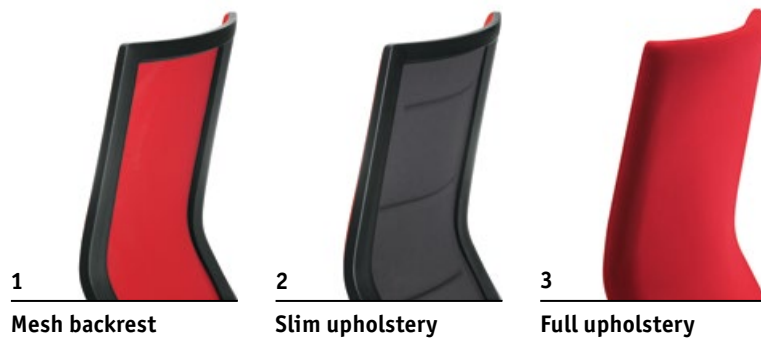

Pure comfort. With the quarterback, you can choose from three different upholstery versions for the backrest. The innovative mesh membrane and the slim upholstery underscore the quarterback's lightness and dynamism, whilst the fully upholstered version impresses with its minimal depth. What all three versions have in common is the outstanding sitting comfort for which Sedus is renowned.