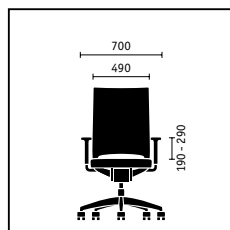

Swivel chair	4-leg model	Cantilever
Seat mechanisms			
“Similar” mechanism	■		
“Similar” mechanism with seat tilt adjustment	□		
Backrest technology			
Backrest pressure with quick adjustment	■		
Without lumbar support	□		
Height-adjustable lumbar support (80 mm)	■		
Height- and depth-adjustable lumbar support	□		
Seat height adjustments			
Gas lift mechanism with mechanical depth springing	■		
Gas lift mechanism	□		
Frame versions			
Plastic base in black	■		
Aluminium base, powder coated in black	□		
Aluminium base, powder coated in white aluminium	□		
Polished aluminium base	□		
Steel frame, powder-coated in black		■	■
Steel frame, powder-coated in white aluminium		□	□
Steel frame, chromed		□	□
Upholstery			
Backrest with membrane covering (mesh version)	■	■	■
Backrest with slender upholstery (slim upholstery version)	□	□	□
Backrest with comfort upholstery (full upholstery version)	□	□	□
Armrests			
Without armrests	□		
Height-adjustable armrests	■		
3D adjustable armrests with Softtouch finish	□		
Integrated armrests with plastic finish		■	■
Features			
Partially assembled	□		
Height-adjustable headrests in leather	□		
Clothes hanger	□		
Sliding seat (with 60 mm depth adjustment)	□		
Contrasting shade for armrest upholstery	□	□	□
Hard castors for soft floors	■	□	
Soft castors for hard floors	□	□	
Stainless steel glides		■	
Plastic glides		□	□
Felt glides		□	□
Stackable		■	□