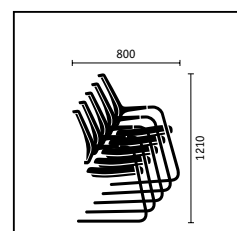

Swivel chair	4-leg model	Cantilever
Seat mechanisms			
“Similar” mechanism	■		
“Similar” mechanism with seat tilt adjustment	□		
Backrest technology			
Backrest pressure with quick adjustment	■		
Without lumbar support	□		
Height-adjustable lumbar support (80 mm)	■		
Height- and depth-adjustable lumbar support	□		
Seat height adjustments			
Gas lift mechanism with mechanical depth springing	■		
Gas lift mechanism	□		
Frame versions			
Plastic base in black	■		
Aluminium base, powder coated in black	□		
Aluminium base, powder coated in white aluminium	□		
Polished aluminium base	□		
Steel frame, powder-coated in black		■	■
Steel frame, powder-coated in white aluminium		□	□
Steel frame, chromed		□	□
Upholstery			
Backrest with membrane covering (mesh version)	■	■	■
Backrest with slender upholstery (slim upholstery version)	□	□	□
Backrest with comfort upholstery (full upholstery version)	□	□	□
Armrests			
Without armrests	□		
Height-adjustable armrests	■		
3D adjustable armrests with Softtouch finish	□		
Integrated armrests with plastic finish		■	■
Features			
Partially assembled	□		
Height-adjustable headrests in leather	□		
Clothes hanger	□		
Sliding seat (with 60 mm depth adjustment)	□		
Contrasting shade for armrest upholstery	□	□	□
Hard castors for soft floors	■	□	
Soft castors for hard floors	□	□	
Stainless steel glides		■	
Plastic glides		□	□
Felt glides		□	□
Stackable		■	□