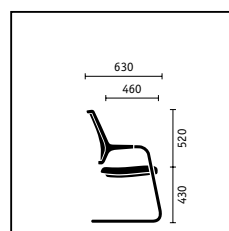

Swivel chair	4-leg model	Cantilever
Seat mechanisms			
“Similar” mechanism	■		
“Similar” mechanism with seat tilt adjustment	□		
Backrest technology			
Backrest pressure with quick adjustment	■		
Without lumbar support	□		
Height-adjustable lumbar support (80 mm)	■		
Height- and depth-adjustable lumbar support	□		
Seat height adjustments			
Gas lift mechanism with mechanical depth springing	■		
Gas lift mechanism	□		
Frame versions			
Plastic base in black	■		
Aluminium base, powder coated in black	□		
Aluminium base, powder coated in white aluminium	□		
Polished aluminium base	□		
Steel frame, powder-coated in black		■	■
Steel frame, powder-coated in white aluminium		□	□
Steel frame, chromed		□	□
Upholstery			
Backrest with membrane covering (mesh version)	■	■	■
Backrest with slender upholstery (slim upholstery version)	□	□	□
Backrest with comfort upholstery (full upholstery version)	□	□	□
Armrests			
Without armrests	□		
Height-adjustable armrests	■		
3D adjustable armrests with Softtouch finish	□		
Integrated armrests with plastic finish		■	■
Features			
Partially assembled	□		
Height-adjustable headrests in leather	□		
Clothes hanger	□		
Sliding seat (with 60 mm depth adjustment)	□		
Contrasting shade for armrest upholstery	□	□	□
Hard castors for soft floors	■	□	
Soft castors for hard floors	□	□	
Stainless steel glides		■	
Plastic glides		□	□
Felt glides		□	□
Stackable		■	□