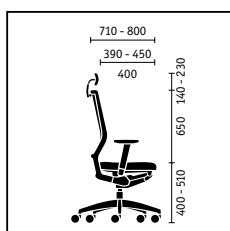

Swivel chair	4-leg model	Cantilever
Seat mechanisms			
“Similar” mechanism	■		
“Similar” mechanism with seat tilt adjustment	□		
Backrest technology			
Backrest pressure with quick adjustment	■		
Without lumbar support	□		
Height-adjustable lumbar support (80 mm)	■		
Height- and depth-adjustable lumbar support	□		
Seat height adjustments			
Gas lift mechanism with mechanical depth springing	■		
Gas lift mechanism	□		
Frame versions			
Plastic base in black	■		
Aluminium base, powder coated in black	□		
Aluminium base, powder coated in white aluminium	□		
Polished aluminium base	□		
Steel frame, powder-coated in black		■	■
Steel frame, powder-coated in white aluminium		□	□
Steel frame, chromed		□	□
Upholstery			
Backrest with membrane covering (mesh version)	■	■	■
Backrest with slender upholstery (slim upholstery version)	□	□	□
Backrest with comfort upholstery (full upholstery version)	□	□	□
Armrests			
Without armrests	□		
Height-adjustable armrests	■		
3D adjustable armrests with Softtouch finish	□		
Integrated armrests with plastic finish		■	■
Features			
Partially assembled	□		
Height-adjustable headrests in leather	□		
Clothes hanger	□		
Sliding seat (with 60 mm depth adjustment)	□		
Contrasting shade for armrest upholstery	□	□	□
Hard castors for soft floors	■	□	
Soft castors for hard floors	□	□	
Stainless steel glides		■	
Plastic glides		□	□
Felt glides		□	□
Stackable		■	□