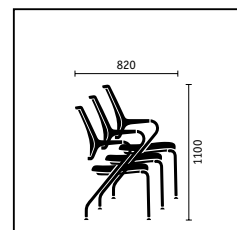

**Swivel chair** with slim upholstery backrest, height-adjustable lumbar support, height-adjustable armrests, black plastic base

**4-leg model** with slim upholstery backrest and castors, chromed frame

**Swivel chair** with membrane-covered backrest, black plastic base

**4-leg model** with membrane-covered backrest, chromed frame (stackable)

	Swivel chair	4-leg model	Cantilever
<b>Seat mechanisms</b>			
“Similar” mechanism	■		
“Similar” mechanism with seat tilt adjustment	□		
<b>Backrest technology</b>			
Backrest pressure with quick adjustment	■		
Without lumbar support	□		
Height-adjustable lumbar support (80 mm)	■		
Height- and depth-adjustable lumbar support	□		
<b>Seat height adjustments</b>			
Gas lift mechanism with mechanical depth springing	■		
Gas lift mechanism	□		
<b>Frame versions</b>			
Plastic base in black	■		
Aluminium base, powder coated in black	□		
Aluminium base, powder coated in white aluminium	□		
Polished aluminium base	□		
Steel frame, powder-coated in black		■	■
Steel frame, powder-coated in white aluminium		□	□
Steel frame, chromed		□	□
<b>Upholstery</b>			
Backrest with membrane covering (mesh version)	■	■	■
Backrest with slender upholstery (slim upholstery version)	□	□	□
Backrest with comfort upholstery (full upholstery version)	□	□	□
<b>Armrests</b>			
Without armrests	□		
Height-adjustable armrests	■		
3D adjustable armrests with Softtouch finish	□		
Integrated armrests with plastic finish		■	■
<b>Features</b>			
Partially assembled	□		
Height-adjustable headrests in leather	□		
Clothes hanger	□		
Sliding seat (with 60 mm depth adjustment)	□		
Contrasting shade for armrest upholstery	□	□	□
Hard castors for soft floors	■	□	
Soft castors for hard floors	□	□	
Stainless steel glides		■	
Plastic glides		□	□
Felt glides		□	□
Stackable		■	□