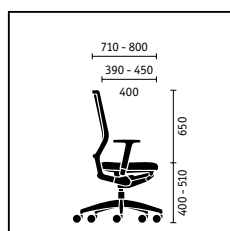

Swivel chair	4-leg model	Cantilever
Seat mechanisms			
“Similar” mechanism	■		
“Similar” mechanism with seat tilt adjustment	□		
Backrest technology			
Backrest pressure with quick adjustment	■		
Without lumbar support	□		
Height-adjustable lumbar support (80 mm)	■		
Height- and depth-adjustable lumbar support	□		
Seat height adjustments			
Gas lift mechanism with mechanical depth springing	■		
Gas lift mechanism	□		
Frame versions			
Plastic base in black	■		
Aluminium base, powder coated in black	□		
Aluminium base, powder coated in white aluminium	□		
Polished aluminium base	□		
Steel frame, powder-coated in black		■	■
Steel frame, powder-coated in white aluminium		□	□
Steel frame, chromed		□	□
Upholstery			
Backrest with membrane covering (mesh version)	■	■	■
Backrest with slender upholstery (slim upholstery version)	□	□	□
Backrest with comfort upholstery (full upholstery version)	□	□	□
Armrests			
Without armrests	□		
Height-adjustable armrests	■		
3D adjustable armrests with Softtouch finish	□		
Integrated armrests with plastic finish		■	■
Features			
Partially assembled	□		
Height-adjustable headrests in leather	□		
Clothes hanger	□		
Sliding seat (with 60 mm depth adjustment)	□		
Contrasting shade for armrest upholstery	□	□	□
Hard castors for soft floors	■	□	
Soft castors for hard floors	□	□	
Stainless steel glides		■	
Plastic glides		□	□
Felt glides		□	□
Stackable		■	□